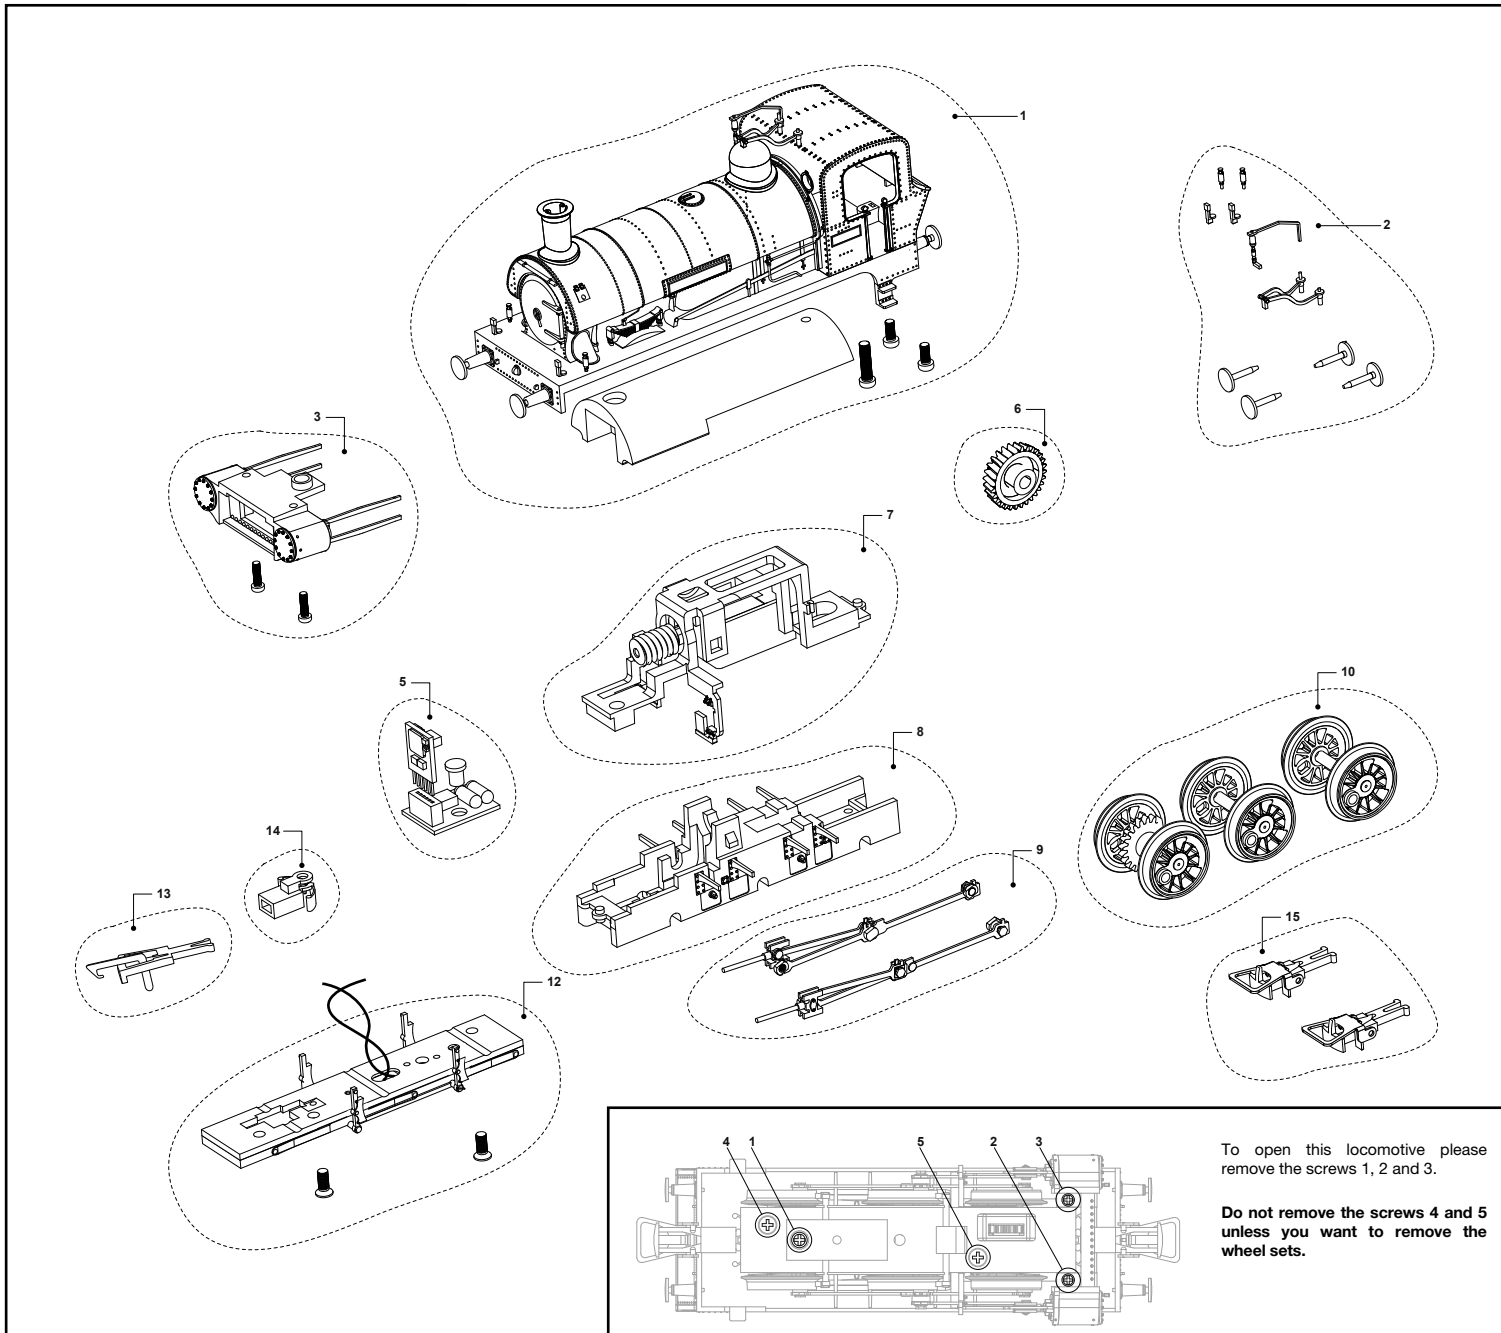

LIST OF SPARES

Item No	Description	Spare part ref.
1	Bodyshell	ER0037/01
2	Bodyshell accessories set	ER0037/02
3	Pistons	ER0035/03
5	Printed circuit board	ER0035/05
6	Gear with axle	ER10100/06
7	Motor set	ER0035/07
8	Chassis	ER0035/08
9	Rods set	ER10100/09
10	Wheel sets	ER0037/10
12	Chassis bottom include current pick-ups	ER0035/12
13	Coupling (x2)	R8219A
14	Coupler box (x2)	ER10100/14
15	Poly Bag	ER061