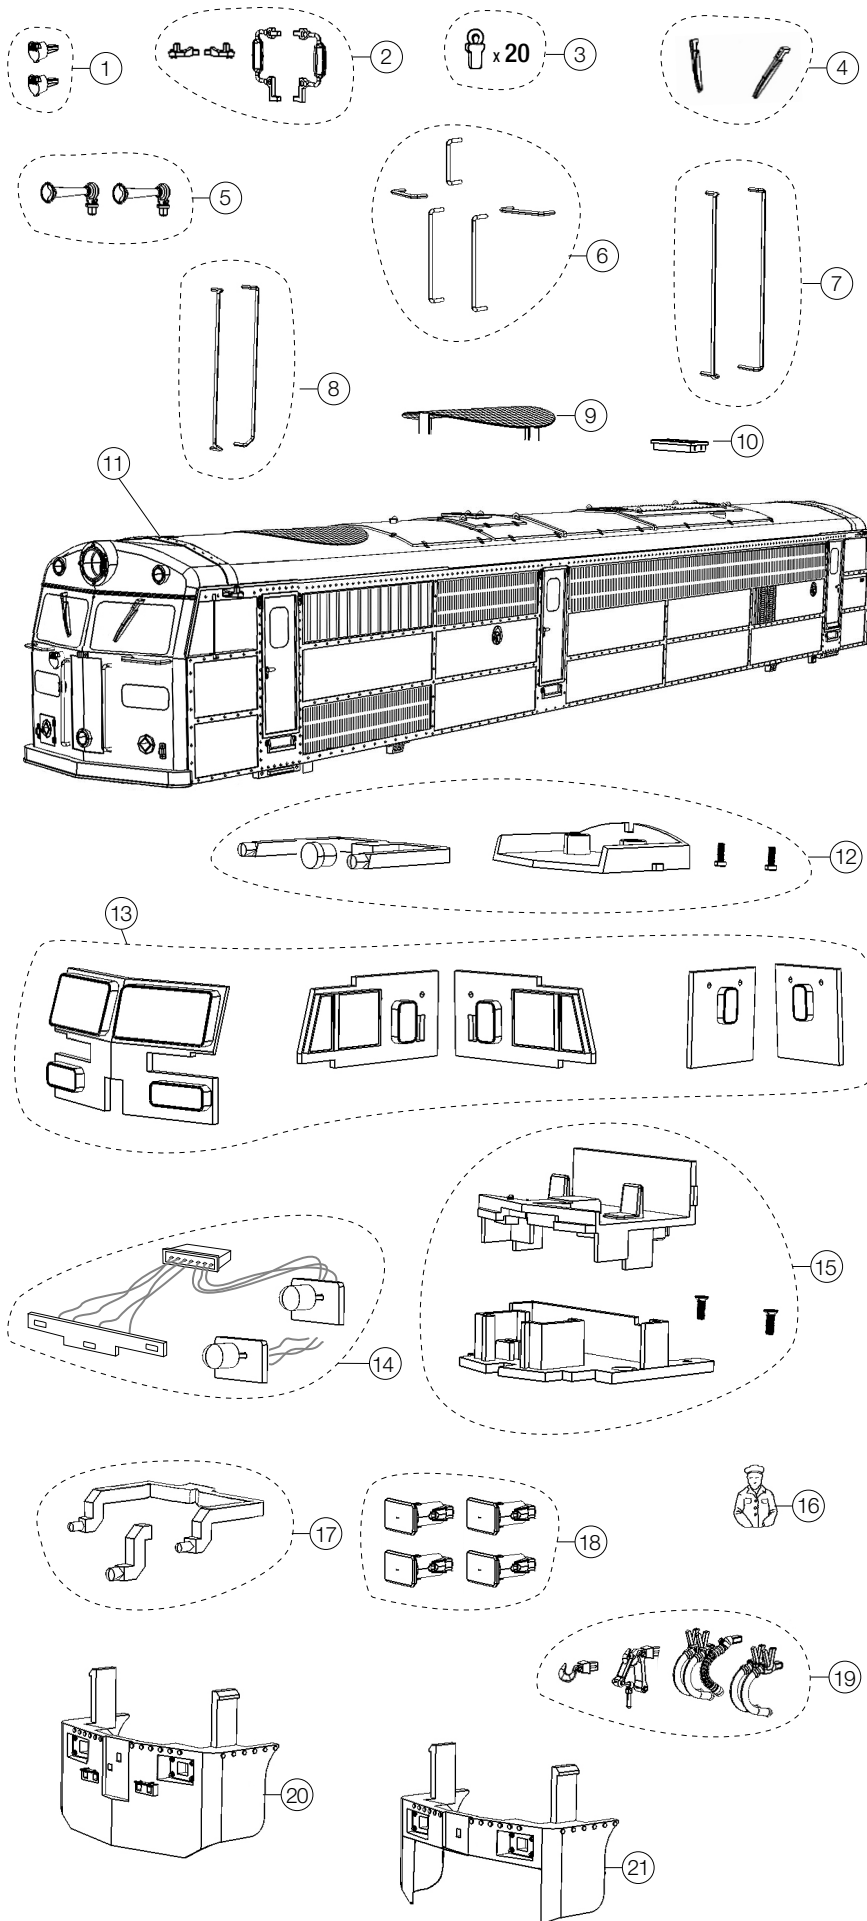

LISTA DE RECAMBIOS / LIST OF SPARES

Nº de parte Item No.	Descripción Description	
		3109 3109D 3109S 3110 3110S
1	Set 2 enchufes 2 Plugs set	ER3109/01
2	Set 2 espejos y 2 faroles 2 rearviews and two lamps set	ER3109/02
3	Set 20 argollas 20 rings set	ER3109/03
4	Set 2 limpiaparabrisas 2 windshieldwipers set	ER3100/04
5	Set 2 bocinas 2 Horns set	ER3109/05
6	Set asideros frontales Front hand holds set	ER3109/06
7	Set asideros puerta cabina Cabin door hand holds set	ER3109/07
8	Set asideros puerta central Central door hand holds set	ER3109/08
9	Rejilla ventilador Fangrill	ER3109/09
10	Rejilla techo Roof grill	ER3109/10
11	Carrocería Bodyshell	ER3109/11
12	Set difusores (superior) Upper diffusers set	ER3100/12
13	Set cristales Glasses set	ER3109/13
14	Set iluminación frontal Front lighting set	ER3100/14
15	Set cabina Cab set	ER3100/15
16	Maquinista Driver	ER34074
17	Set difusores (inferior) Lower diffusers set	ER3100/17
18	Set 4 topes 4 buffers set	ER3100/18
19	Set ganchos y mangueras Hooks and hoses set	ER3109/19
20	Faldón decorativo Decorative snow plough	ER3109/20
21	Faldón funcional Functional snow plough	ER3109/21