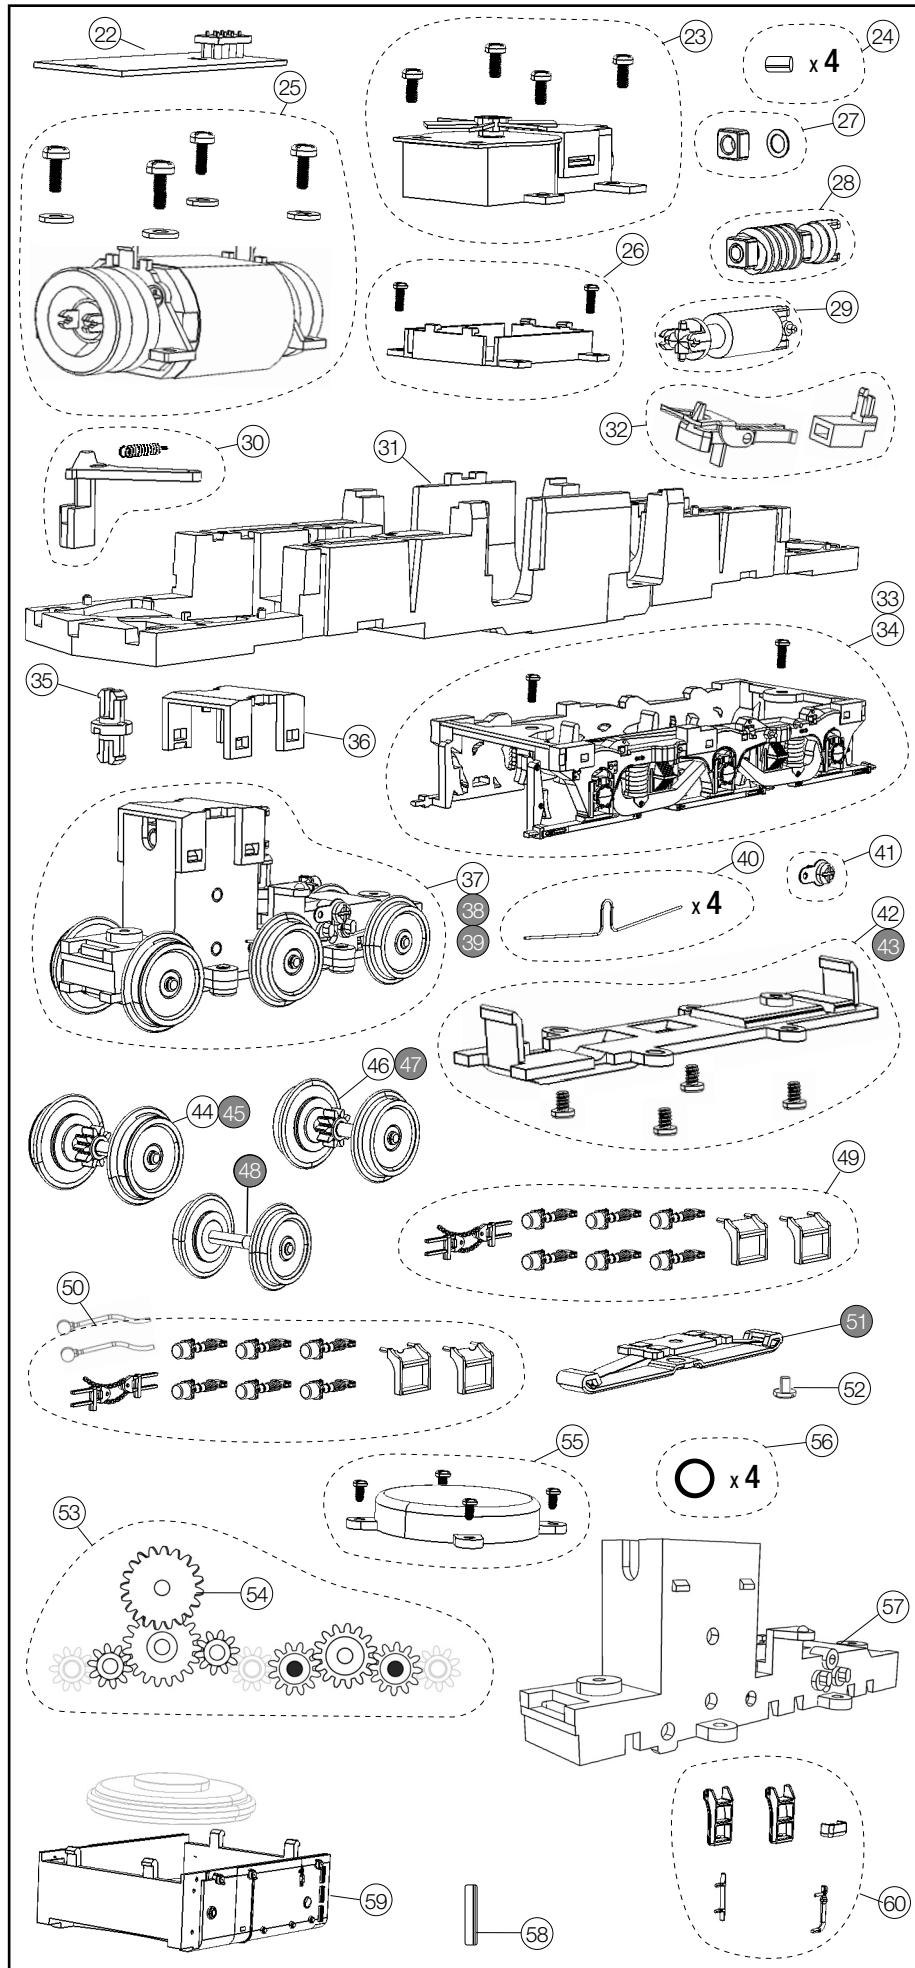

LISTA DE RECAMBIOS / LIST OF SPARES

Nº de parte Item No.	Descripción Description	
		3109 3109D 3109S 3110 3110S
1	Set 2 enchufes 2 Plugs set	ER3109/01
2	Set 2 espejos y 2 faroles 2 rearviews and two lamps set	ER3109/02
3	Set 20 argollas 20 rings set	ER3109/03
4	Set 2 limpiaparabrisas 2 windshieldwipers set	ER3100/04
5	Set 2 bocinas 2 Horns set	ER3109/05
6	Set asideros frontales Front hand holds set	ER3109/06
7	Set asideros puerta cabina Cabin door hand holds set	ER3109/07
8	Set asideros puerta central Central door hand holds set	ER3109/08
9	Rejilla ventilador Fangrill	ER3109/09
10	Rejilla techo Roof grill	ER3109/10
11	Carrocería Bodyshell	ER3109/11
12	Set difusores (superior) Upper diffusers set	ER3100/12
13	Set cristales Glasses set	ER3109/13
14	Set iluminación frontal Front lighting set	ER3100/14
15	Set cabina Cab set	ER3100/15
16	Maquinista Driver	ER34074
17	Set difusores (inferior) Lower diffusers set	ER3100/17
18	Set 4 topes 4 buffers set	ER3100/18
19	Set ganchos y mangueras Hooks and hoses set	ER3109/19
20	Faldón decorativo Decorative snow plough	ER3109/20
21	Faldón funcional Functional snow plough	ER3109/21