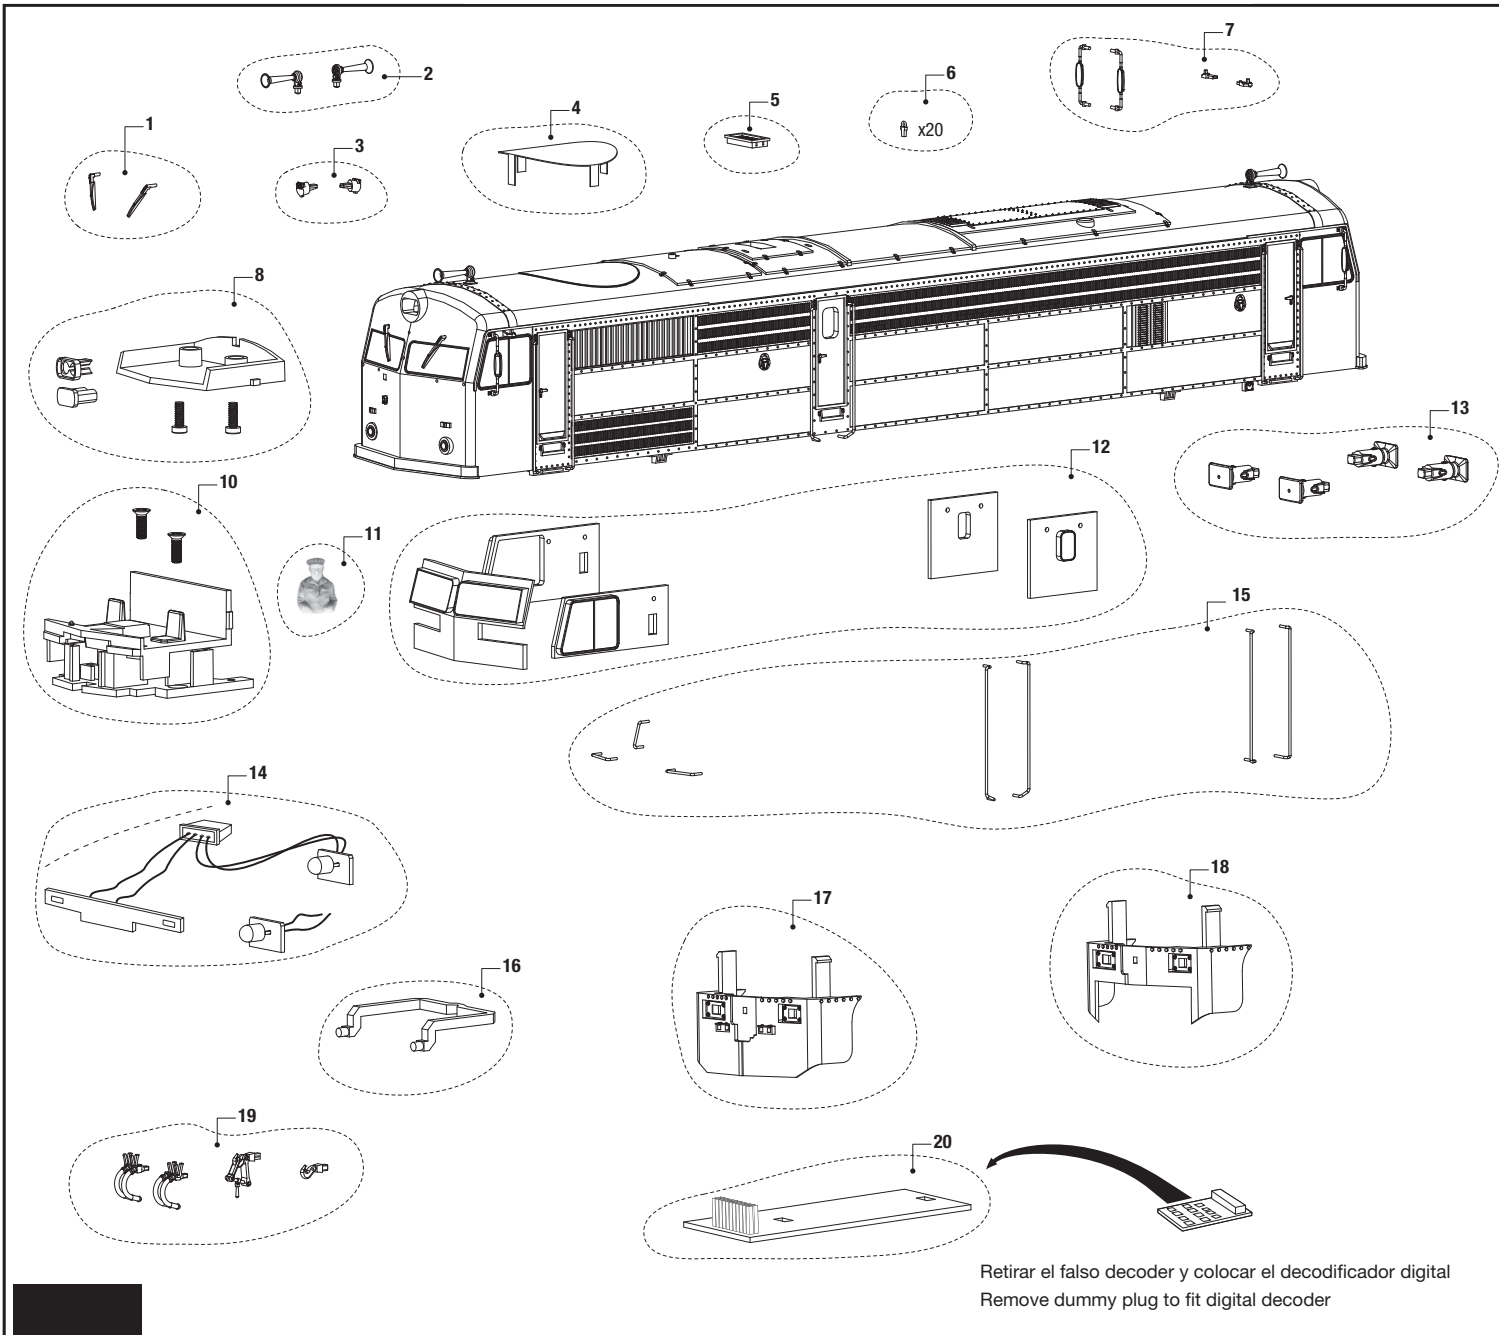

## LISTA DE RECAMBIOS / LIST OF SPARES

Número Number	Descripción Description	Ref. repuesto Spare part ref.
1	Limpiaparabrisas Windscreenwipers	ER3115/01
2	Bocinas Horns	ER3115/02
3	Enchufes Plugs	ER3115/03
4	Rejilla ventilador Fangrill	ER3115/04
5	Rejilla techo Roof grill	ER3115/05
6	Set 20 argollas 20 rings set	ER3115/06
7	Set 2 espejos y 2 faros 2 rearviews and two lamps set	ER3115/07
8	Set difusores (superior) Upper diffusers set	ER3115/08
10	Set cabina Cab set	ER3100/15
11	Maquinista Driver	ER34074
12	Cristales Glasses	ER3104/13
13	Topes Buffers	ER3115/13
14	Iluminación frontal Front lighting	ER3115/14
15	Set asideros Hand holds set	ER3115/15
16	Set difusores (inferior) Lower diffusers set	ER3104/17
17	Faldón decorativo Decorative snow plough	ER3115/17
18	Faldón funcional Functional snow plough	ER3115/18
19	Set ganchos y mangueras Hooks and hoses set	ER3104/19
20	Circuito impreso Printed circuit	ER3115/20
21	Set ventilador con motor Fan with engine set	ER3100/23
22	Set cojinete Bush set	ER24095
23	Set sinfín Worm-gear set	ER24094
24	Cardán cardan	ER24093
25	Motor principal Main motor	ER3115/25
26	Soporte enganche K + muelle K-Coupling holder + spring	ER3100/30
27	Set Enganche Coupling set	ER3100/32
28	Bulón bogie Bogie pin	ER24097
29	Set de engranajes Gears set	ER2413/46
30	Caja de engranajes Gears box	ER3115/30
31	Tapa sinfín Worm-gear cover	ER24096

Retirar el falso decoder y colocar el decodificador digital  
Remove dummy plug to fit digital decoder

**HORNBY  
HOBBIES**

www.hornbyinternational.com

**HORNBY HOBBIES LTD**  
3<sup>rd</sup> Floor, The Gateway,  
Innovation Way, Discovery Park,  
Sandwich, CT13 9FF  
United Kingdom